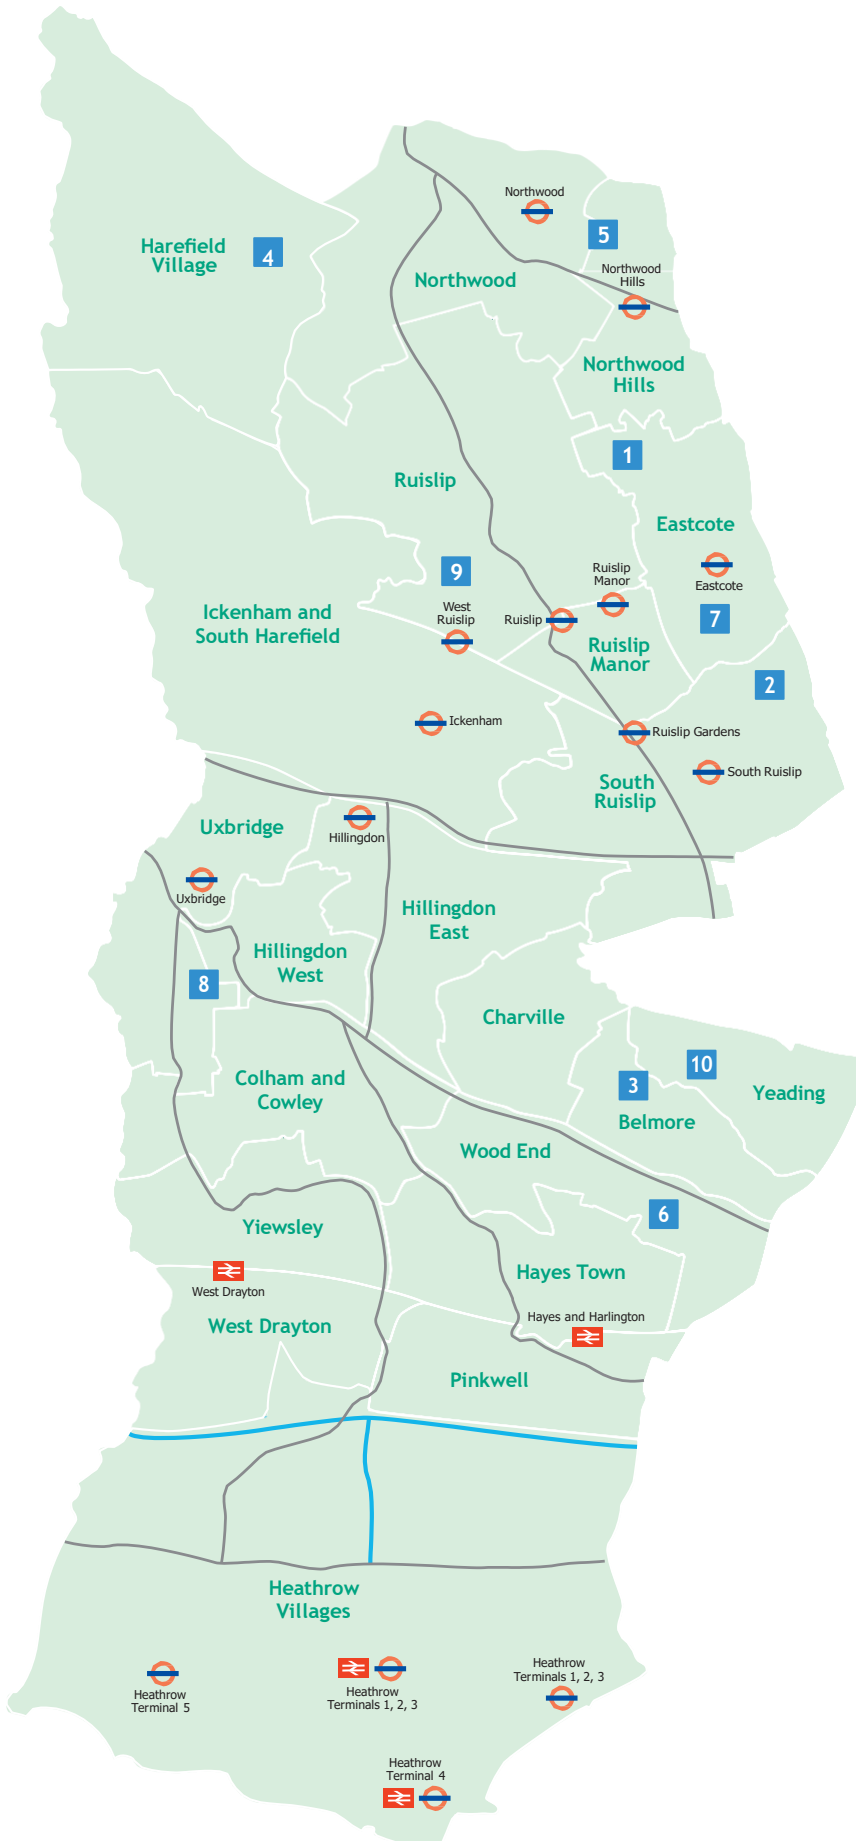

Where to find junior schools in Hillingdon

- **1** **A** Coteford Junior School (DfE 2011)
- **2** **A** Field End Junior School (DfE 2018)
- **3** **F** Grange Park Junior School (DfE 5202)
- **4** **C** Harefield Junior School (DfE 2023)
- **5** **F** Hillside Junior School (DfE 5205)
- **6** **C** Minet Junior School (DfE 2036)
- **7** **C** Newnham Junior School (DfE 2038)
- **8** **C** Whitehall Junior School (DfE 2052)
- **9** **C** Whiteheath Junior School (DfE 2054)
- **10** **C** Yeading Junior School (DfE 2059)

Key

- **A** Academy
- **C** Community School
- **F** Foundation School

Please note: Each school's status is correct at the time of publication.