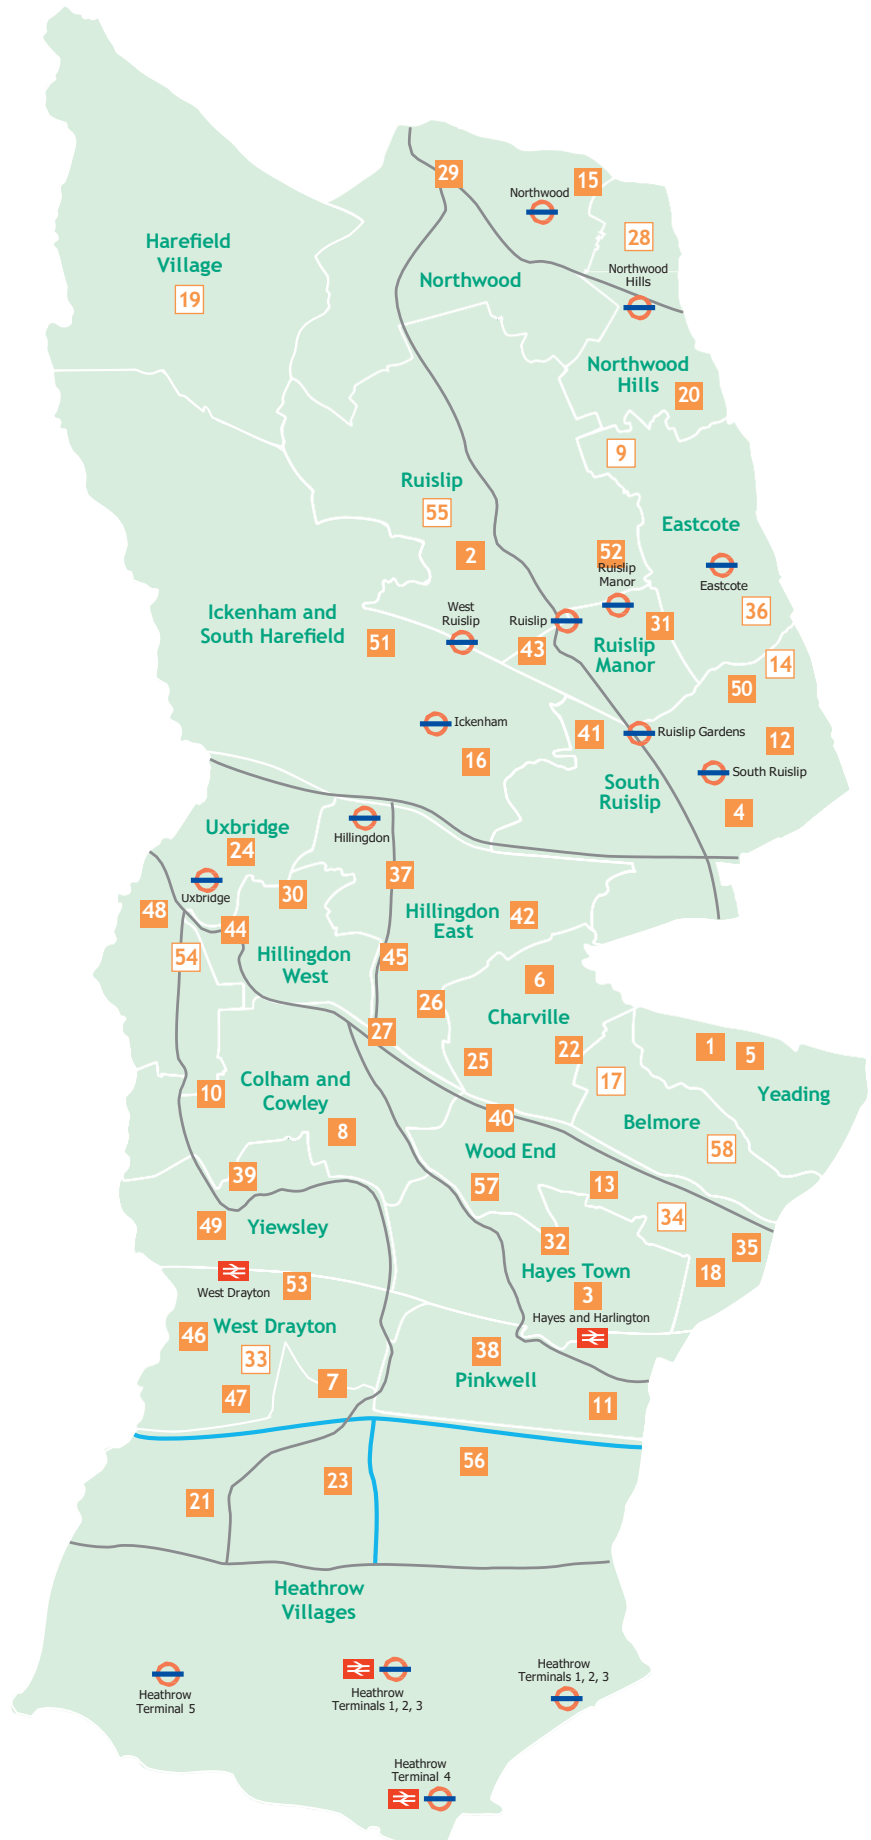

Where to find primary schools in Hillingdon

(see map on page 2)

DfE 2001	1	A	Belmore Primary Academy	DfE 2027	30	A	John Locke Academy
DfE 3300	2	VA	Bishop Winnington-Ingram C of E	DfE 2032	31	C	Lady Bankes
DfE 3401	3	VA	Botwell House Catholic	DfE 2028	32	A	Lake Farm Park Academy
DfE 2003	4	C	Bourne	DfE 2017	33	A	Laurel Lane
DfE 2002	5	A	Brookside	DfE 2037	34	C	Minet
DfE 5206	6	A	Charville Academy	DfE 2022	35	FS	Nanaksar
DfE 2084	7	C	Cherry Lane	DfE 2039	36	C	Newnham
DfE 2010	8	C	Colham Manor	DfE 5200	37	F	Oak Farm
DfE 2012	9	C	Coteford†	DfE 2040	38	A	Pinkwell
DfE 3410	10	A	Cowley St. Laurence C of E	DfE 2064	39	C	Rabbsfarm
DfE 2078	11	A	Cranford Park Academy	DfE 2045	40	A	Rosedale
DfE 2016	12	C	Deanesfield	DfE 2080	41	C	Ruislip Gardens
DfE 3307	13	VA	Dr Triplett's C of E	DfE 2048	42	A	Ryefield
DfE 2019	14	C	Field End†	DfE 3405	43	VA	Sacred Heart Catholic
DfE 2076	15	C	Frithwood	DfE 5208	44	VA	St. Andrew's C of E
DfE 2020	16	C	Glebe	DfE 3402	45	VA	St. Bernadette Catholic
DfE 5203	17	F	Grange Park	DfE 3403	46	VA	St. Catherine Catholic
DfE 4654	18	A	Guru Nanak Sikh Academy*	DfE 2035	47	A	St. Martin's C of E
DfE 2024	19	C	Harefield	DfE 3404	48	VA	St. Mary's Catholic
DfE 2025	20	C	Harlyn	DfE 3306	49	A	St. Matthew's C of E
DfE 2026	21	C	Harmondsworth	DfE 3400	50	VA	St. Swithun Wells' Catholic
DfE 5211	22	F	Hayes Park	DfE 2004	51	C	The Breakspear School
DfE 2029	23	C	Heathrow	DfE 2065	52	C	Warrender
DfE 2061	24	A	Hermitage	DfE 2051	53	A	West Drayton
DfE 2021	25	FS	Hewens	DfE 2069	54	C	Whitehall
DfE 2063	26	C	Highfield	DfE 2074	55	C	Whiteheath
DfE 2081	27	A	Hillingdon	DfE 2049	56	A	William Byrd Primary Academy
DfE 5204	28	F	Hillside	DfE 2082	57	A	Wood End Park
DfE 3302	29	VA	Holy Trinity C of E	DfE 2060	58	C	Yeading

*These are through schools † Junior is An academy

Where to find primary schools in Hillingdon

Key

- **A** Academy
- **C** Community school
- **F** Foundation school
- **FS** Free school
- **VA** Voluntary aided (faith) school
- Indicates separate infant and junior schools.
- Indicates schools for the full primary age range.