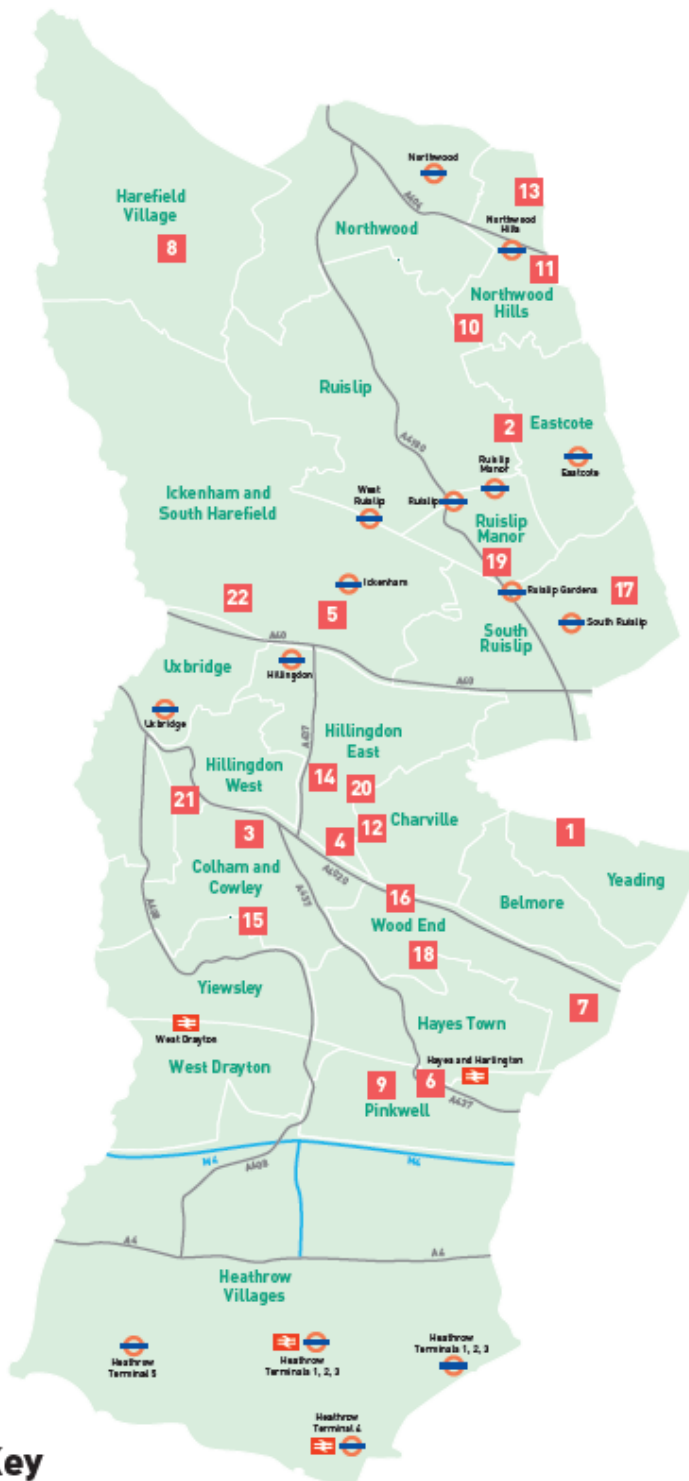

Where to find secondary schools in Hillingdon

Key

- **A** Academy
- **F** Foundation school
- **S** Studio college (14 to 19 year olds only)
- **U** University technical college (14 to 19 year olds only)

Please note: Each school's status is correct at the time of publication.

- **1** **A** Barnhill Community High School (DfE 5412)
- **2** **A** Bishop Ramsey C of E School (DfE 4600)
- **3** **A** Bishopshalt School (DfE 5400)
- **4** **S** De Salis Studio College (DfE 4009)
- **5** **A** The Douay Martyrs Catholic Secondary School (DfE 5408)
- **6** **U** Global Academy (DfE 4014)
- **7** **A** Guru Nanak Sikh Academy (DfE 4654)
- **8** **A** The Harefield Academy (DfE 6906)
- **9** **F** Harlington School (DfE 5411)
- **10** **A** Haydon School (DfE 5401)
- **11** **U** UTC Heathrow (DfE 4024)
- **12** **A** Hewens College (DfE 5407)
- **13** **A** Northwood School (DfE 5405)
- **14** **F** Oak Wood School (DfE 5409)
- **15** **A** Park Academy West London (DfE 4021)
- **16** **S** Parkside Studio College (DfE 4000)
- **17** **A** Queensmead School (DfE 5403)
- **18** **A** Rosedale College (DfE 5406)
- **19** **A** Ruislip High School (DfE 4023)
- **20** **A** Swakeleys School for Girls (DfE 5410)
- **21** **A** Uxbridge High School (DfE 5404)
- **22** **A** Vyners School (DfE 5402)