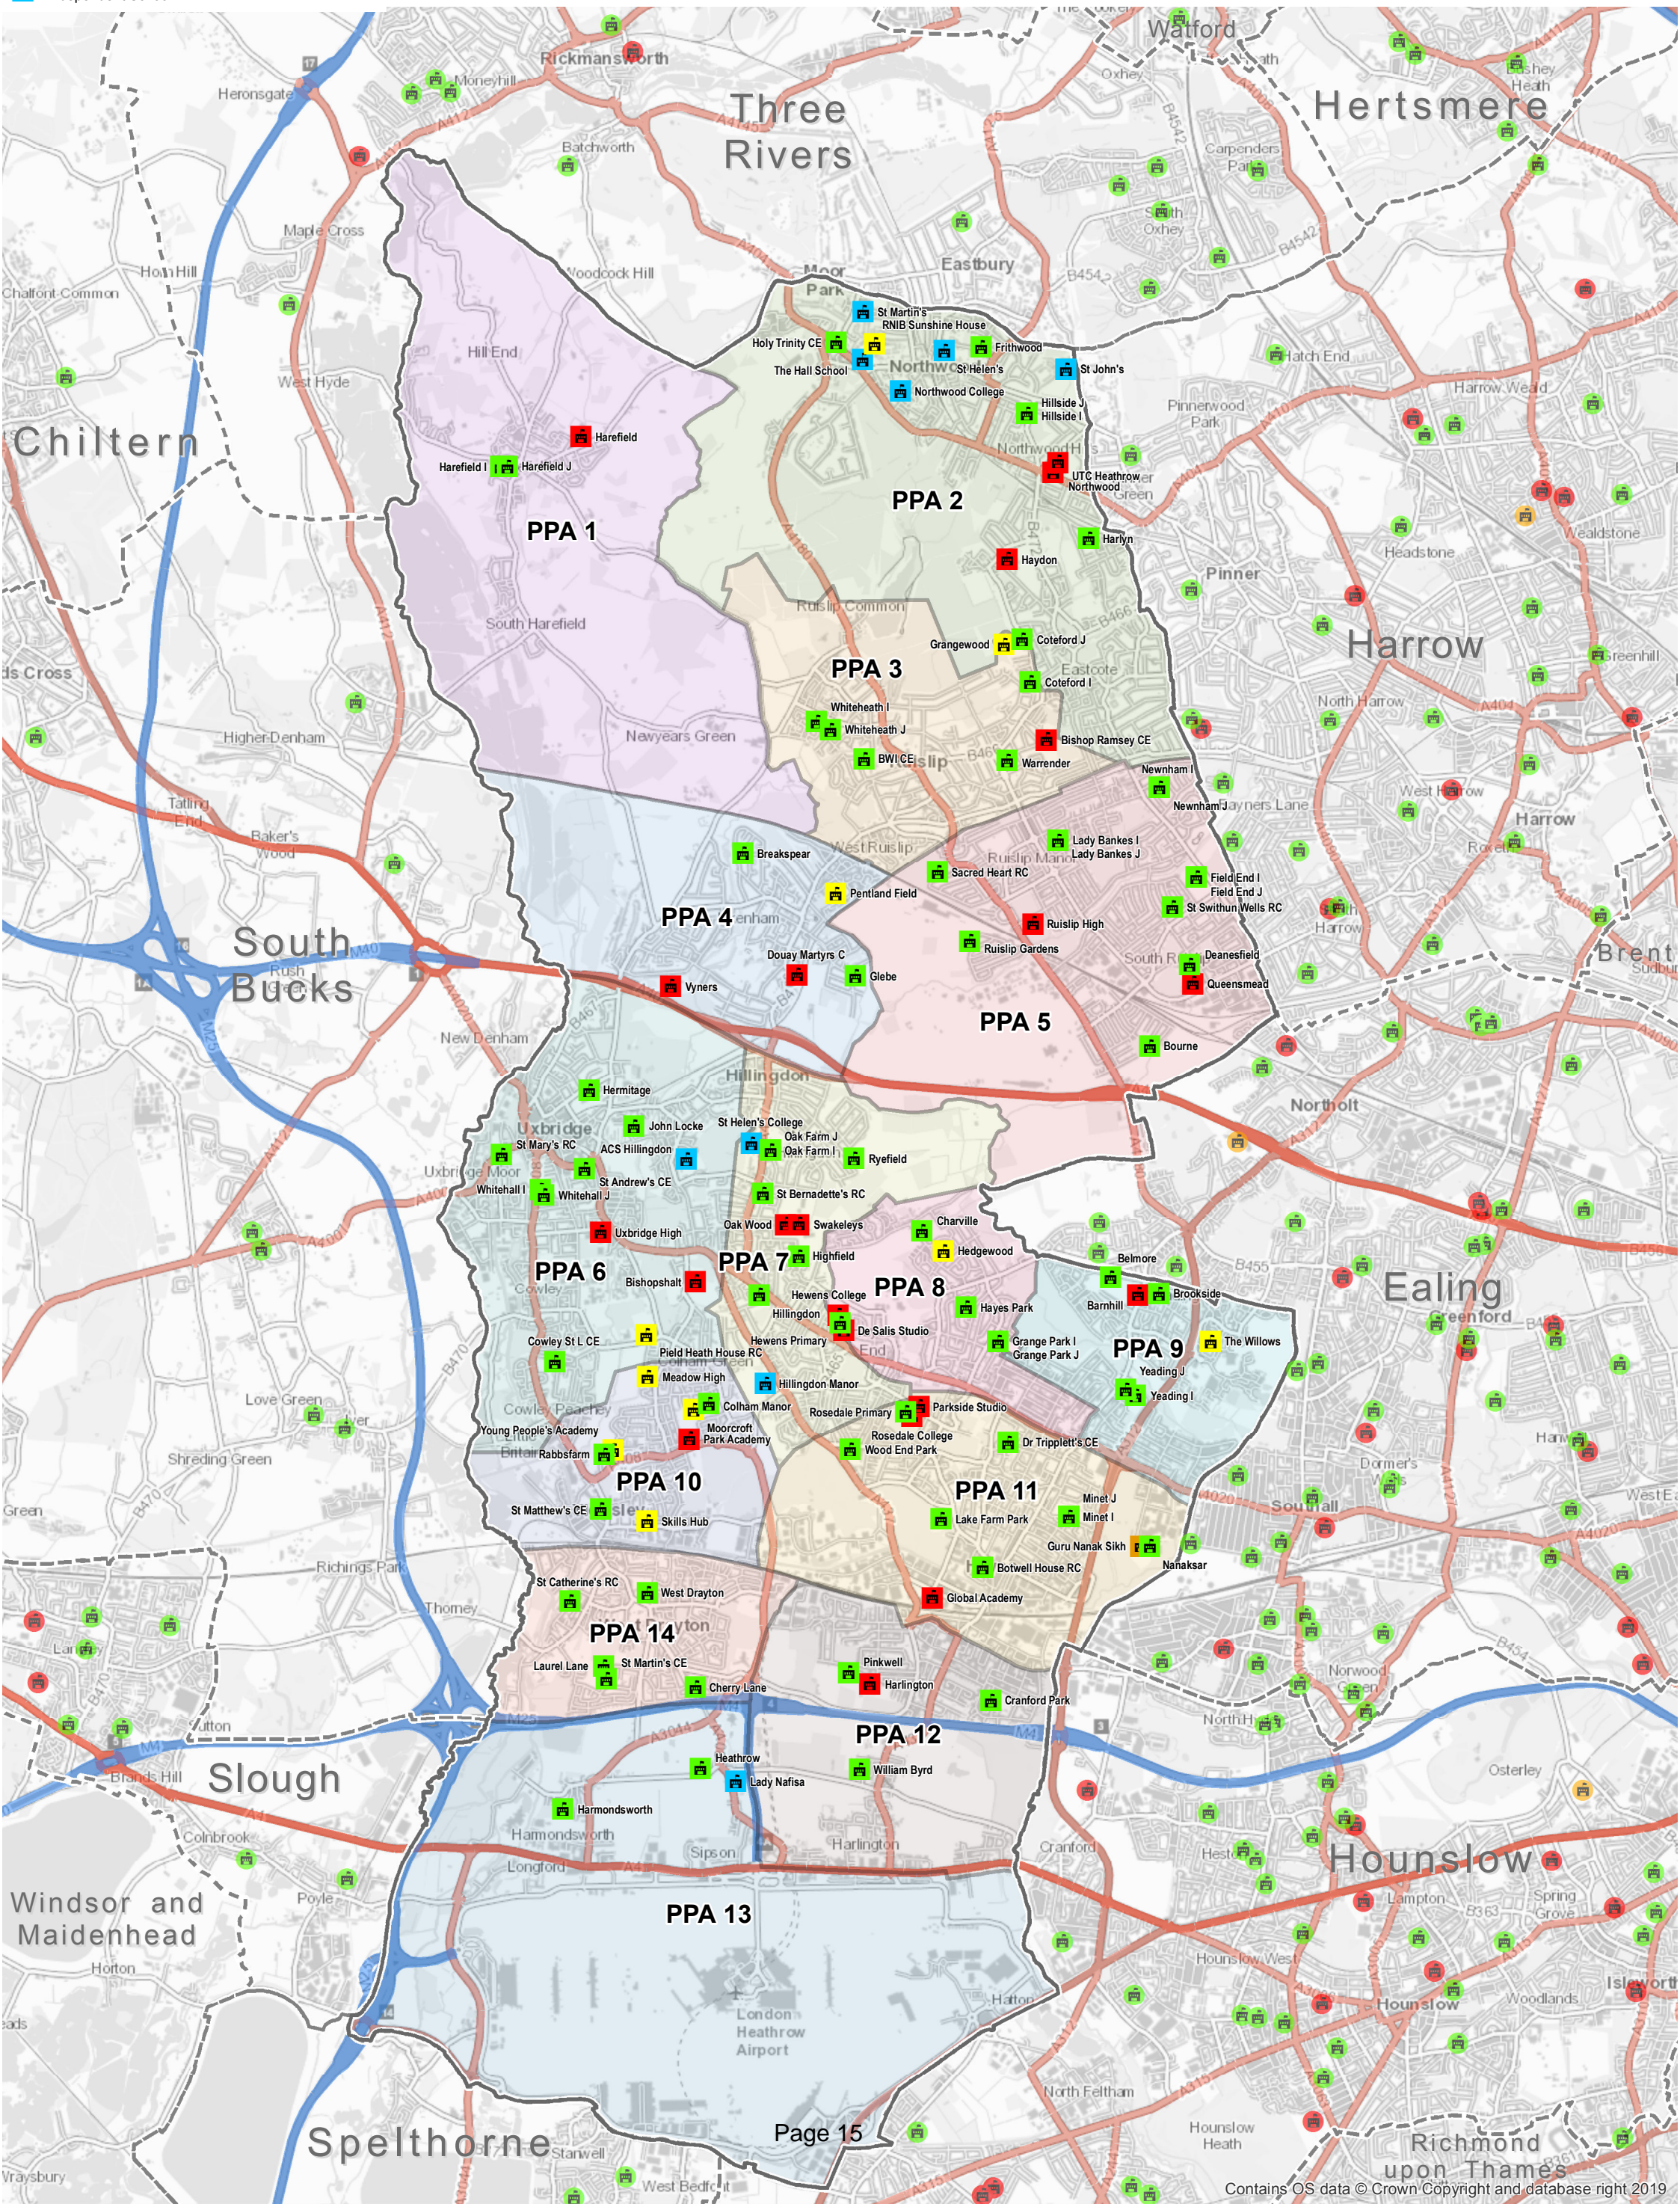

- Hillingdon Schools**
- Primary School
 - Secondary School
 - All Through
 - Special Educational Needs
 - Independent School
- Other Authority Schools**
- Primary
 - Secondary
 - All Through

London Borough of Hillingdon Schools

Robert Clark, London Borough of Hillingdon - 23/12/2019
Contains OS data © Crown Copyright and database right 2019

This page is intentionally left blank