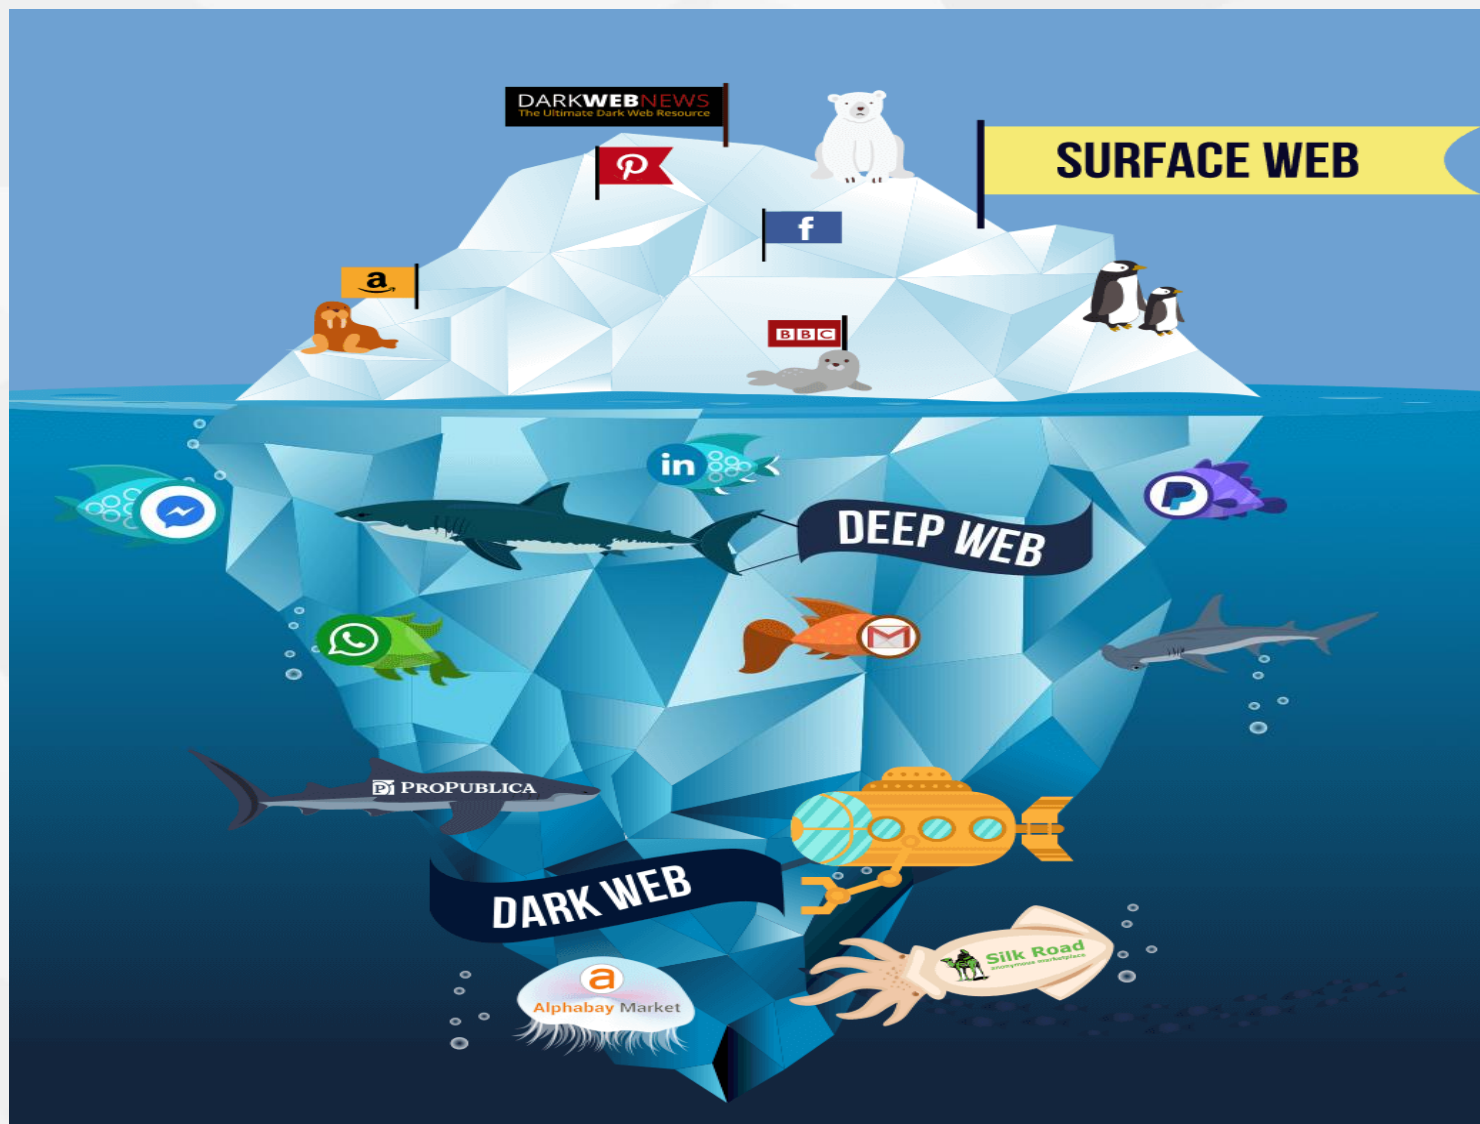

What is Youth Produced Sexual Imagery?

Also known as YPSI, Self-Generated Indecent Imagery or Sexting:
images or videos generated by children under the age of 18 that are of a sexual nature or are considered to be indecent.

A sexualised photograph or video of a person under the age of....

18

Why take and post/send an image?

Social Media Influence

Because it's funny

Attention

Pressure from friends/others

Accidental

Bullying

For Reward

Where might an image be shared?

Who am I talking to?

THE DARK WEB

The Dark Web...

**METROPOLITAN
POLICE**

**Central Specialist Crime
Online Child Sexual Abuse & Exploitation**