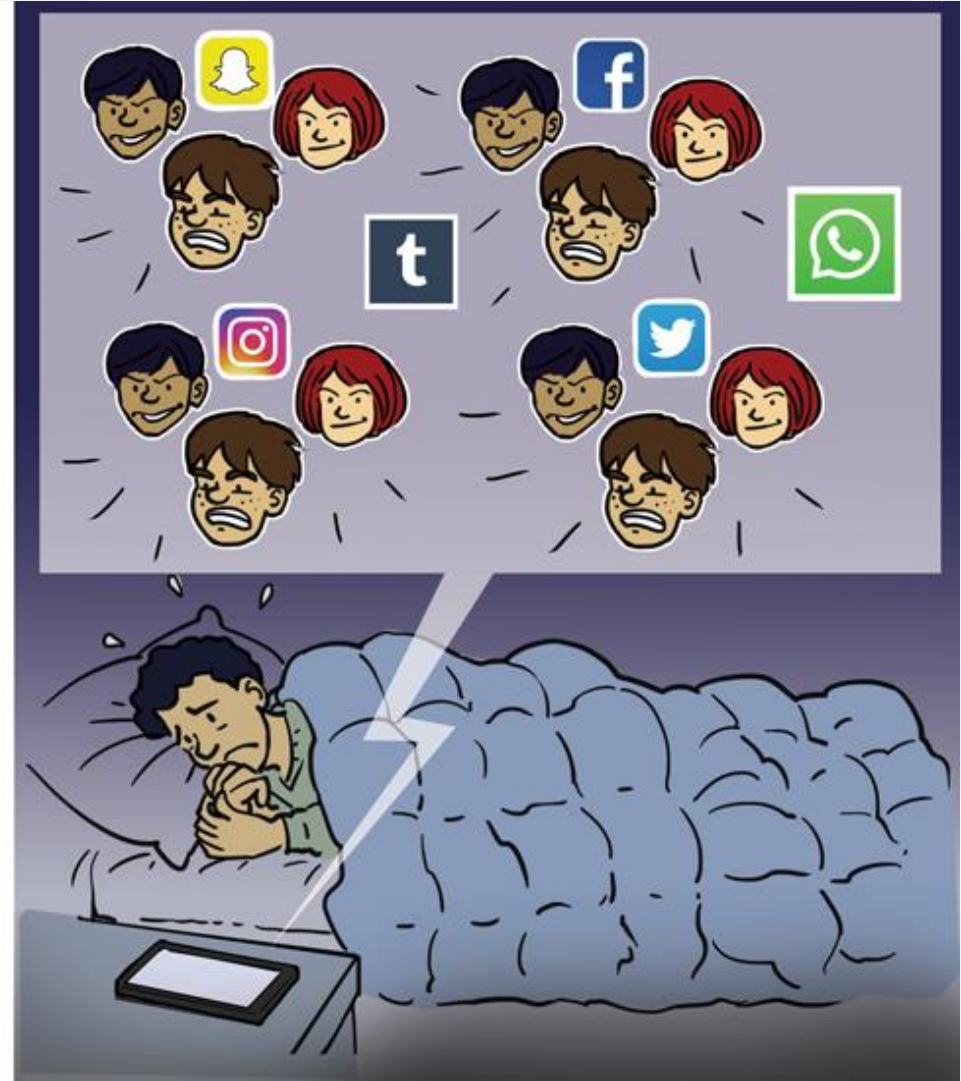

Short Term issues...